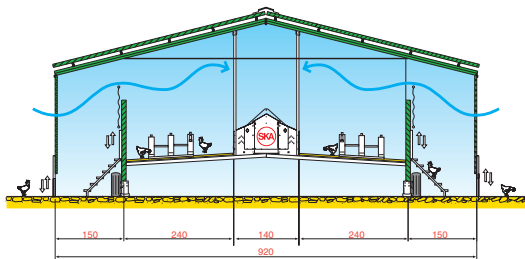

Mobile houses

ORGANIC EGGS

- AVIO communal nests
- FLATLINE automatic chain feeder
- Nipple drinkers
- Galvanized steel perches
- ARIES slats

ORGANIC BROILERS

- LEO pan feeding system
- Nipple drinkers

- Mobile poultry house on wheels
- Area: up to 140 m²
- Galvanized steel support structure
- Sandwich panels insulation
- Adjustable air inlets
- Sliding side openings let the birds move freely