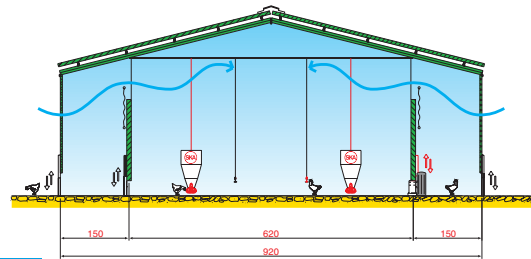

Mobile houses

ORGANIC EGGS

- AVIO communal nests
- FLATLINE automatic chain feeder
- Nipple drinkers
- Galvanized steel perches
- ARIES slats

ORGANIC BROILERS

- LEO pan feeding system
- Nipple drinkers

- Mobile poultry house on wheels
- Area: up to 140 m²
- Galvanized steel support structure
- Sandwich panels insulation
- Adjustable air inlets
- Sliding side openings let the birds move freely